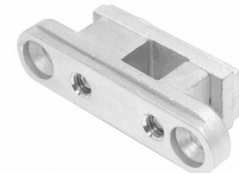

PF-TCI
Top Door Transom Insert