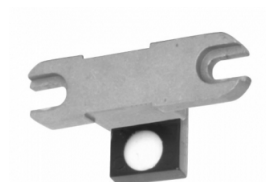

PF-TPDSI
Transom Patch Door Stop Insert