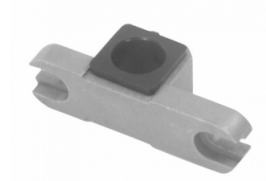

Model No Description	Model No Description

PF-TPI
Top Door Pivot Insert