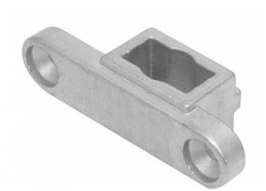

PF-BPI
Bottom Door Pivot Insert