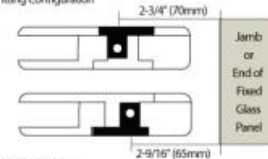

International Series Transom Patch Fittings

- i DPF30 Wall Mounted Transom Patch
- i DPF40 Sidelite Mounted Transom Patch
- i DPF41 Left Hand Sidelite Mounted Transom Patch with Support Fin
- i DPF41 Right Hand Sidelite Mounted Transom Patch with Support Fin
- i DPF51 Double Transom Patch with Support Fin

American - PF20 Top or PF10 Bottom
Door Patch Fitting Configuration